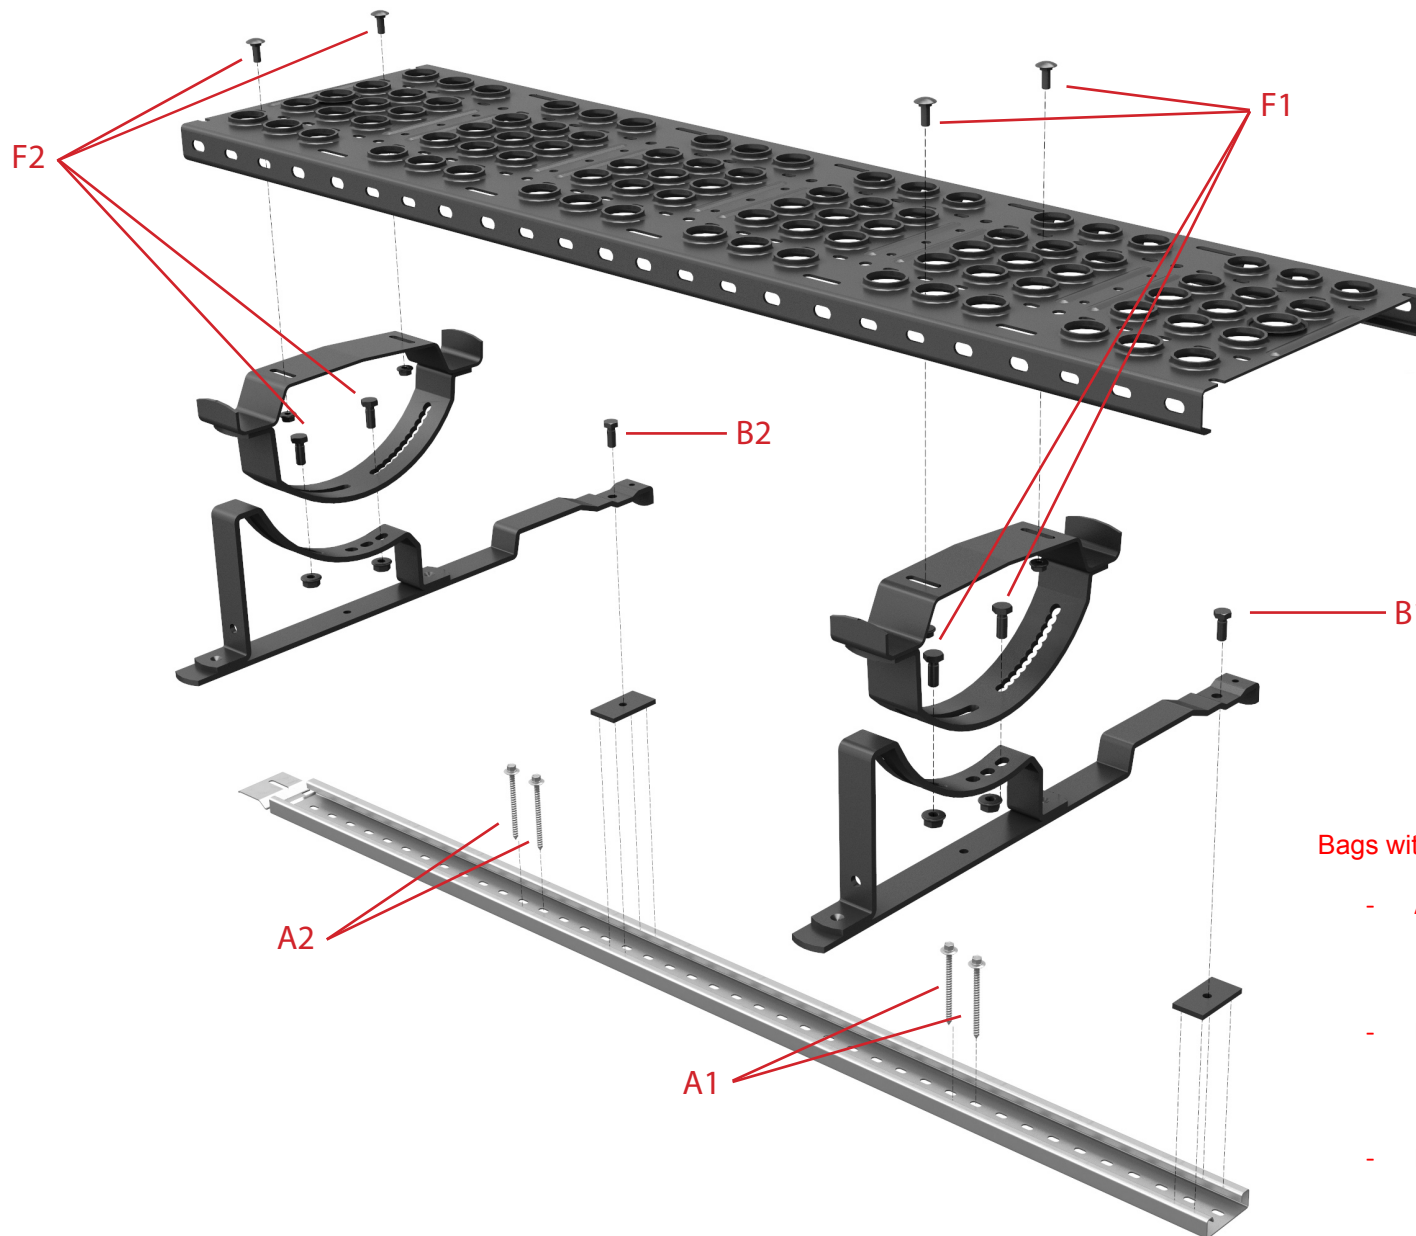

Chimney platform / Standrostanlage / Feieplatå

Assembly instruction

Bags with screws

- **A1, A2** Bag T-4 / 2 pcs
A63A 6,5 x 80 mm stainless screw - 2 pcs
Square washers 20x25x5 mm, steel - 4 pcs
- **B1, B2** Bag T-45 / 3 pcs
Steel plate M8 - 1 pcs
M 8x20 hex screw DIN933 A2 - 1 pcs
- **F1, F2** Bag T-36 / 2 pcs
M 8x20 hex screw DIN933 A2 - 2 pcs
M 8 Flang nut DIN9623 A2 serr - 2 pcs
M 6x16 carriage bolt DIN603 A2 - 2 pcs
M 6 Flange nut DIN6923 A2 serr - 2 pcs
- **G** Bag TB-26 / 1 pcs
M 6x20 hex flange screw DIN9621 Aě - 4 pcs